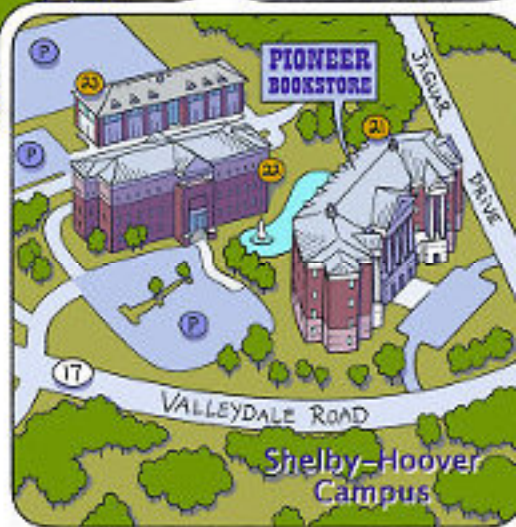

Jefferson Campus

APR 2011
© 2010
University Graphics
(25) 733-1444