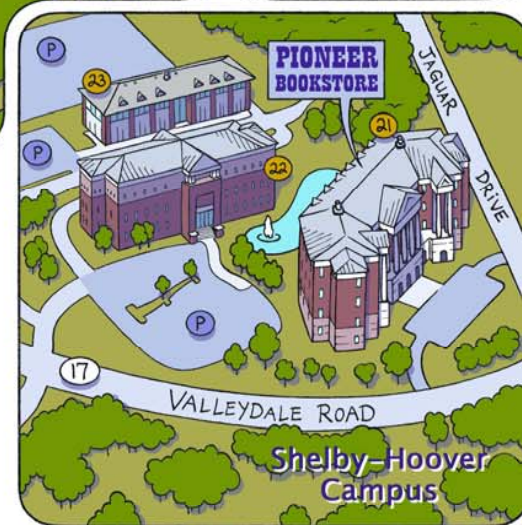

Jefferson State

Community College

Campus Index

Jefferson Campus

1. Lurleen B. Wallace Hall
2. George C. Wallace Building
3. Eugene Fitzgerald Student Center
4. James B. Allen Library
5. Bethune-Deramus Hall
6. H. Y. Carson Building
7. Ruby K. Carson Building
8. George L. Layton Nursing Education Building
9. Manufacturing Center
10. Harold C. Martin Career Education Building
11. LeRoy Brown Health, Physical Education and Recreation Building
12. Track
13. Tennis Courts
14. Baseball
15. Community College Park (Pavilion)
16. Main Entrance
17. Campus Police & Visitor Information Center
18. Maintenance Building
19. Birmingham Fire Station #28
20. Pioneer Park

Shelby-Hoover Campus

21. Health Sciences Building
 22. General Studies Building
 23. Math / Science Building
- P - Parking

St. Clair
Pell City Site

Chilton-Clanton
Site

Jefferson
Campus

ART BY:
Chris Garrison
©2008
UNIVERSITY GRAPHICS
(205) 733-1466