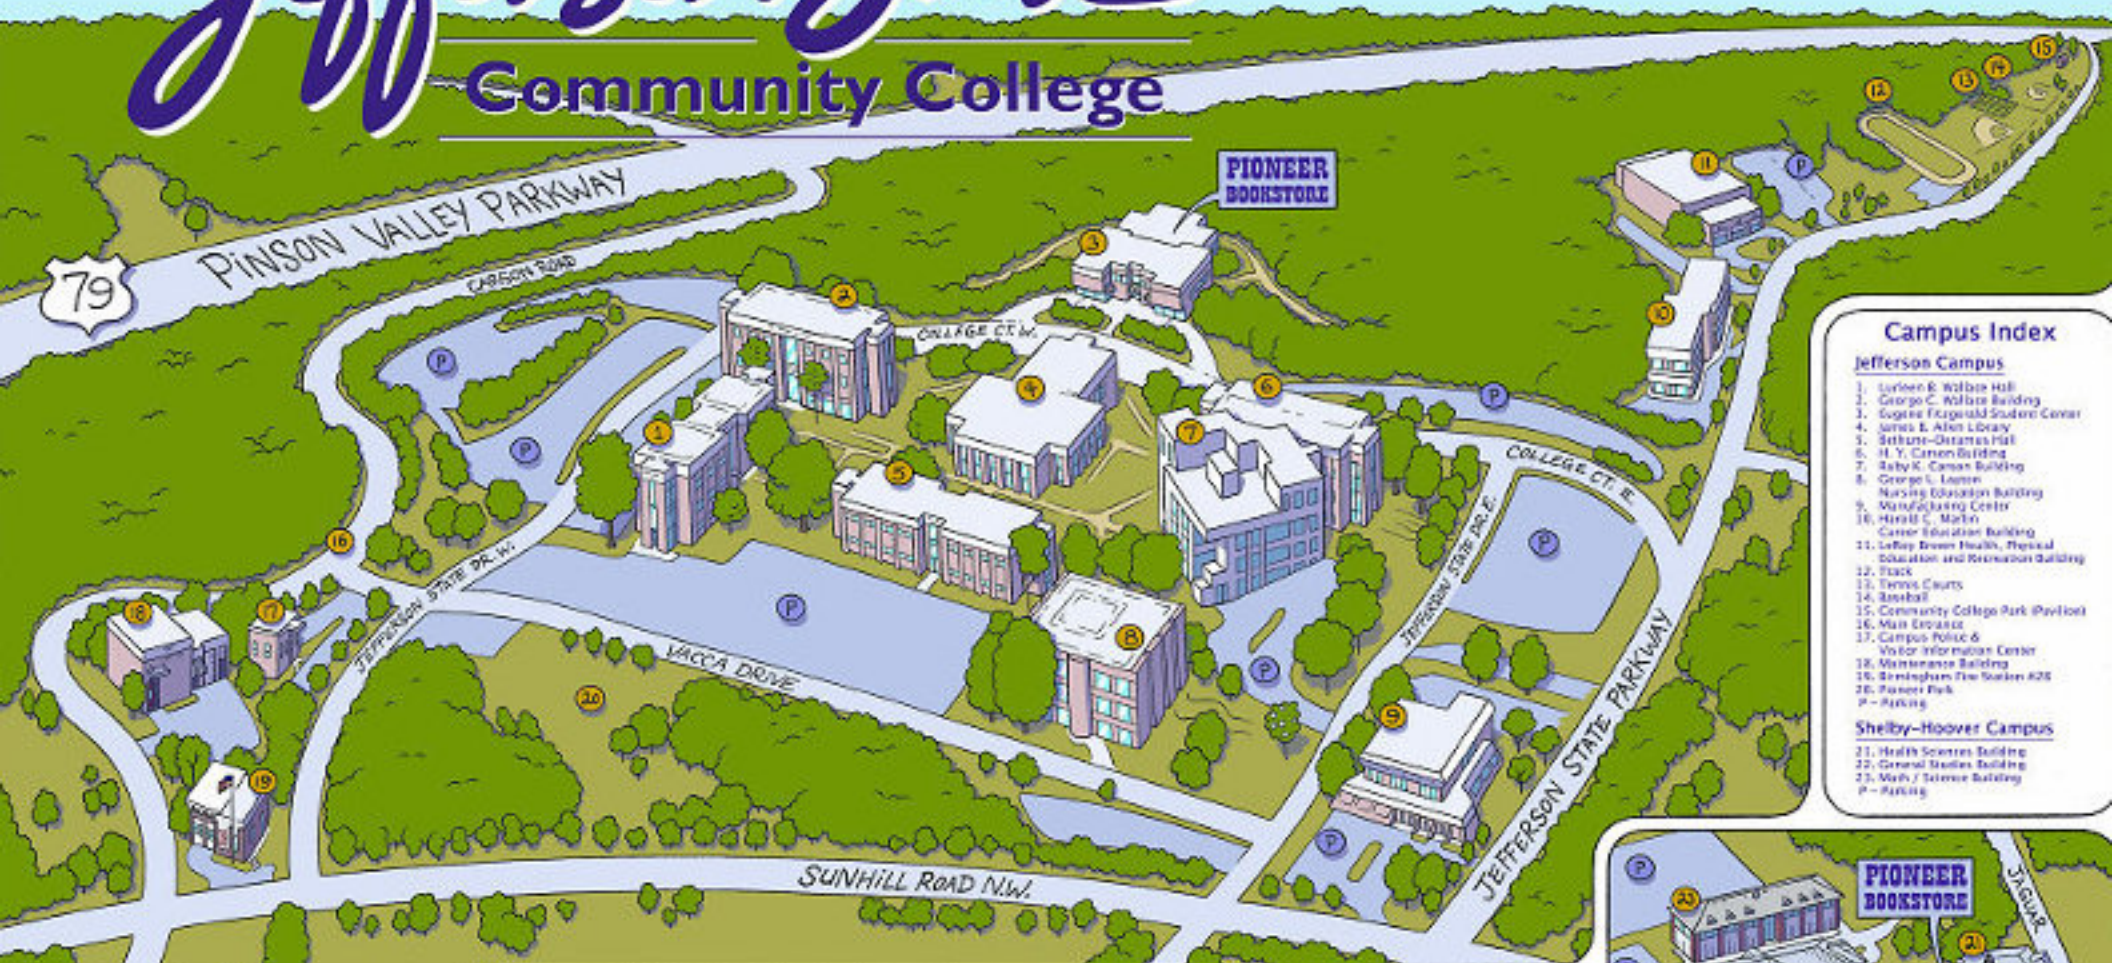

Jefferson State

Community College

Campus Index

Jefferson Campus

1. Lorien B. Wilcox Hall
2. George C. Wallace Building
3. Eugene Fitzgerald Student Center
4. James B. Allen Library
5. Robinson-Ottaway Hall
6. H. Y. Carson Building
7. Ruby K. Carson Building
8. George L. Luster
9. Nursing Education Building
10. Manufacturing Center
11. Harold C. Martin
12. Career Education Building
13. Lahey Brown Health, Physical Education and Recreation Building
14. Track
15. Tennis Courts
16. Baseball
17. Community College Park (Pavilion)
18. Main Entrance
19. Campus Police & Visitor Information Center
20. Maintenance Building
21. Birmingham Fire Station #22
22. Soccer Park
23. P - Parking

Shelby-Hoover Campus